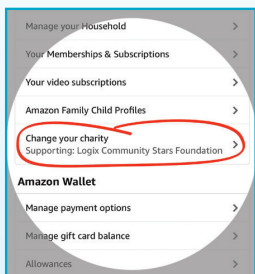

Amazon will donate .5% of your purchases to **Community Stars!**

How to set up or change your charity for Amazon Smile in 3 easy steps:

Start by going to <https://smile.amazon.com>
and clicking on “Your Account.”

1

Under settings click
on **Add** or **Change your
charity**