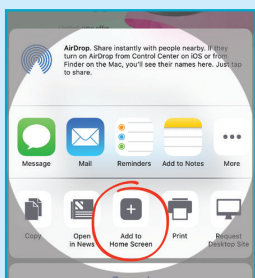

3

Return to
smile.amazon.com and
**add the link to Home
Screen**

Make sure to **always** access Amazon using
the smile link. Amazon will donate .5% of your
purchases to Community Stars!

Logix
community
stars

Logix is not affiliated with Amazon.com, Inc., or its affiliates.