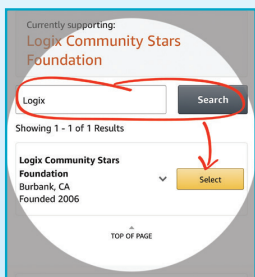

**Logix**  
**community**  
**★stars**

**Making a difference in our community every day.**

Logix Community Stars is a nonprofit charitable foundation operated by Logix Federal Credit Union employee volunteers. Logix Federal Credit Union is not affiliated with the charitable organizations supported by Logix Community Stars. The suggested donation is \$5 per bag. Donations may be tax deductible; consult your tax advisor. Tax ID number: 55-0905501

## How to set up or change your charity for Amazon Smile in 3 easy steps:

Start by going to <https://smile.amazon.com>  
and clicking on “Your Account.”

1

Under settings click  
on **Add** or **Change your  
charity**